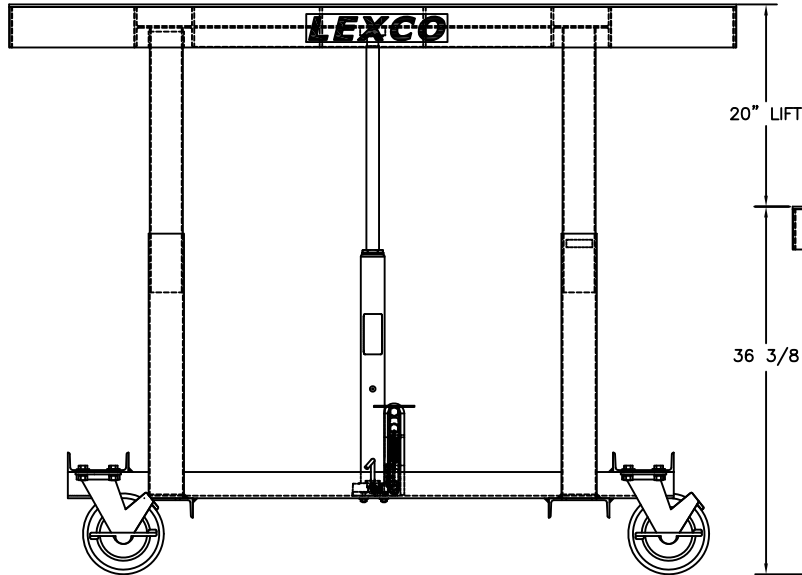

20" LIFT

36 3/8