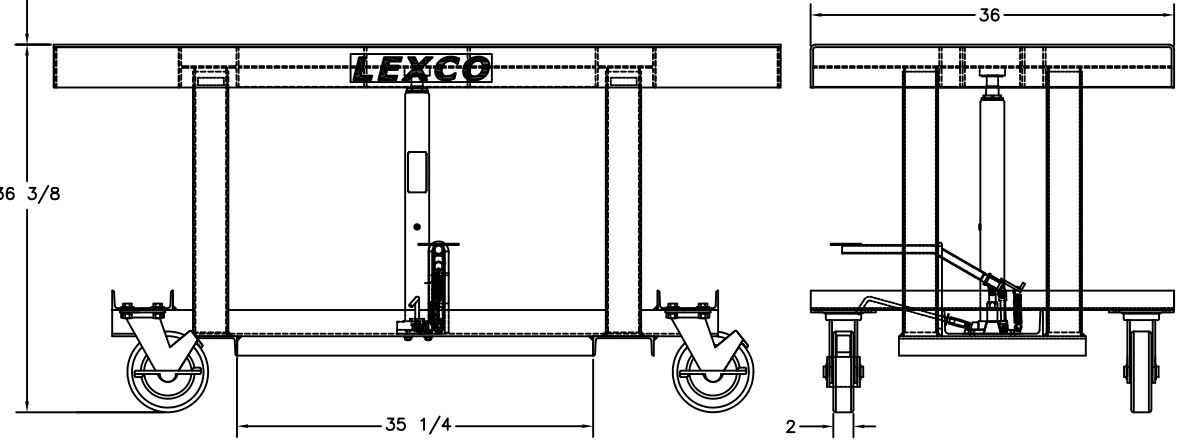

35 1/4

PRINT ISSUED

JUNE 11, 2020

WESCO MANUFACTURING
ENGINEERING DEPARTMENT

6538	07/30/08	PRODUCTION RELEASE	JL	APP	WESCO INDUSTRIAL PRODUCTS, LLC NORTH WALES PENNA. 19454	PART NAME STN-3606-3F-A	DRAWN: J.L. 07-30-08	
			REV.	REV.				APP. ENGR.
TOLERANCE UNLESS OTHERWISE SPECIFIED						SCALE: 1" = 1"		
			FRACTION	3 PLACE DECIMAL	2 PLACE DECIMAL			
			± 1/64	± .005	± .01			
			ANGULAR ± 1-1/2°	SHEET 1 OF 1				
BREAK ALL SHARP EDGES AND REMOVE ALL BURRS						492251	REV A